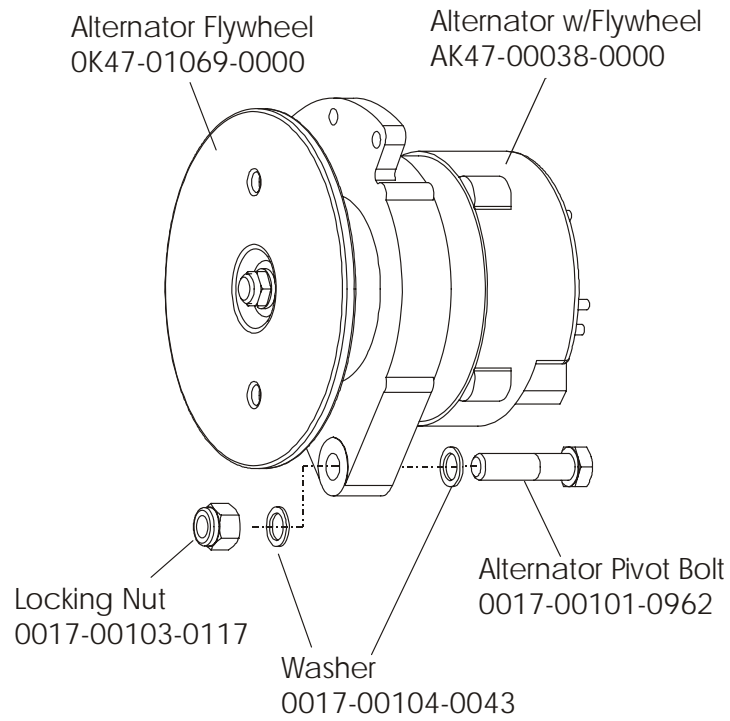

# LifeFitness

ARCTIC SILVER 95Si Stairclimber

Customer Support Services  
**PARTS MANUAL** rev 05 Apr 2011

	Page
Console Components.....	4
Frame Components .....	5
Shrouds and Pedal Tube.....	6
Pedal Assembly .....	7
Clutch/Shaft/Pulley Assembly .....	8
Left Clutch Assembly .....	9
Crossover Pulley Assembly.....	10
Alternator Assembly .....	11
Guide Rollers.....	12
Power Control Board and Resistors .....	13
Polar Receiver Assembly .....	14
Cables.....	15

Description	Part No.
Operation Manual	M051-00K47-A025
Hardware Bag	AK47-00106-0000
Touch-up Paint: Spray Can 0.5 oz. Bottle w/Applicator 0.33 oz. pen	0017-00008-0204 0017-00008-0205 0017-00008-0206
Service Manual	M051-00K47-A013

ARCTIC SILVER 95Si  
Shrouds and Pedal Tube

95S-0XXX-02  
S/N ACF10000 and up

Description	Part No.
Domestic 120/60 Battery Charge w/Cord	118E-00001-0165
Universal Battery Charger w/o Line Cord	118E-00001-0166
Line Cord 220V/60Hz	0017-00003-0704
Line Cord 100V/50Hz	
Line Cord 240+	0017-00003-0918
Line Cord 220V/50Hz	0017-00003-0691
Line Cord 200V/50Hz	
Line Cord 230V/50Hz	